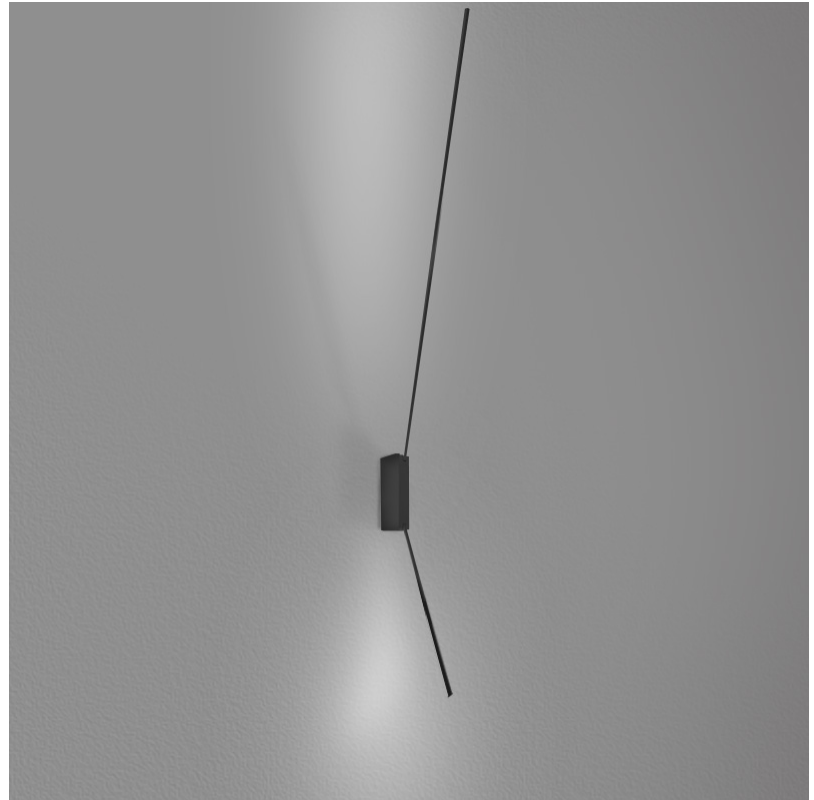

PROJECT	_____
TYPE	_____
SPECIFIER	_____
QUANTITY	_____
DATE	_____

SPILLO 2 ROD SURFACE

D42047- _____ - _____
base number   Color   Finish
                          Temperature   Options

1. To build a product code in our configurator select the specify button on the base model # product page
2. To build a manual product code on this datasheet choose from the options listed below in blue font and add the suffix to the base model #

GENERAL

Series: Spillo
Subseries: Spillo 2 Rod
Brand: Icone
Division: Design
Mounting Type: Surface
Mounting Location: Wall
Subcategory: Ambient

PHYSICAL

Shape: Rectangle
Width (mm): 32
Width (in): 1 1/4
Height (mm): 1390
Height (in): 54 3/4
Extension (mm): 860
Extension (in): 33 7/8
Light Distribution: Direct / Indirect
Fixture Finish: WHI / WHC / BLK / BGD
Fixture Material: Brass

ELECTRICAL

Lamp Type: LED
Total Output Wattage (W): 15.36
Dimming: 0-10V Dimming
Driver Included: Yes
Driver Location: Integrated
Driver Type: Constant Current - 120Vac - non-dimming
Driver Class: Class 2
Input Voltage (V): 120 - 277
Output Voltage (V): 12
Upon Request: (Not included - see components) Remote: 0-10Vdc dimming / 277Vac

LED

Color Temperature (°K): 2700 / 3000
Nominal Lumen (lm): 1320
CRI: >90 CRI
Lamp Life (hrs): 50000

OPTICAL

Adjustability: Tilt 90°

RATINGS AND CERTIFICATIONS

Certified By: Certified for North American Standards
IP rating: IP20