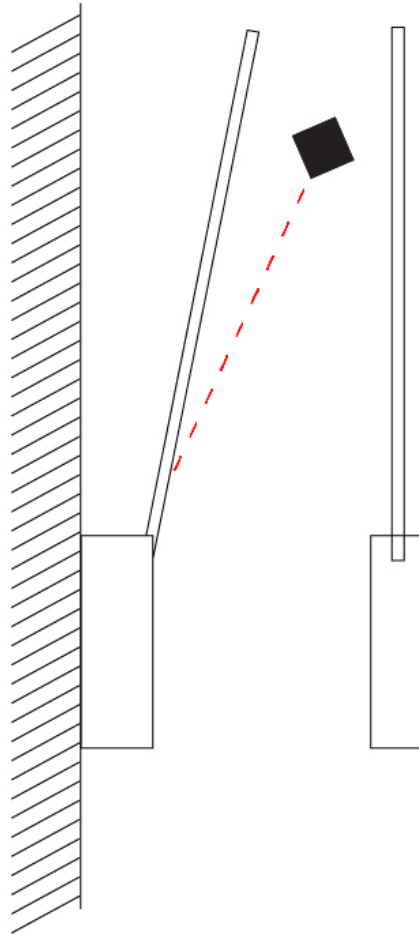

### PHYSICAL

Shape: Rectangle  
 Width (mm): 32  
 Width (in): 1 ¼  
 Height (mm): 970  
 Height (in): 38 ¾  
 Extension (mm): 860  
 Extension (in): 33 ⅞  
 Light Distribution: Direct / Indirect  
 Fixture Finish: WHI / WHC / BLK / BGD  
 Fixture Material: Brass

## SPILLO 1 ROD SURFACE

D42037-

PROJECT \_\_\_\_\_

TYPE \_\_\_\_\_

SPECIFIER \_\_\_\_\_

QUANTITY \_\_\_\_\_

DATE \_\_\_\_\_

D

### PHYSICAL

Shape: Rectangle  
 Width (mm): 32  
 Width (in): 1 1/4  
 Height (mm): 1390  
 Height (in): 54 3/4  
 Extension (mm): 860  
 Extension (in): 33 7/8  
 Light Distribution: Direct / Indirect  
 Fixture Finish: WHI / WHC / BLK / BGD  
 Fixture Material: Brass