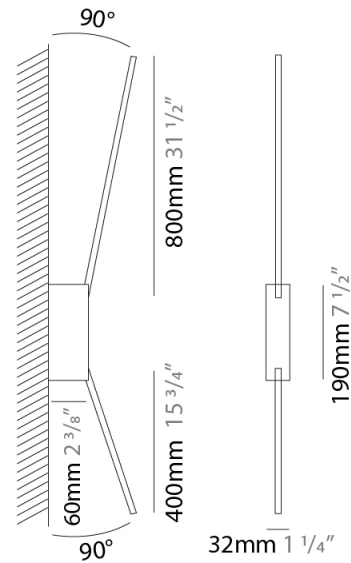

PROJECT	_____
TYPE	_____
SPECIFIER	_____
QUANTITY	_____
DATE	_____

SPILLO 2 ROD SURFACE

D42047- _____ - _____
base number   Color   Finish
                          Temperature   Options

1. To build a product code in our configurator select the specify button on the base model # product page
2. To build a manual product code on this datasheet choose from the options listed below in blue font and add the suffix to the base model #

GENERAL

Series: Spillo
Subseries: Spillo 2 Rod
Brand: Icone
Division: Design
Mounting Type: Surface
Mounting Location: Wall
Subcategory: Ambient

PHYSICAL

Shape: Rectangle
Width (mm): 32
Width (in): 1 1/4
Height (mm): 1390
Height (in): 54 3/4
Extension (mm): 860
Extension (in): 33 7/8
Light Distribution: Direct / Indirect
Fixture Finish: WHI / WHC / BLK / BGD
Fixture Material: Brass

ELECTRICAL

Lamp Type: LED
Total Output Wattage (W): 15.36
Dimming: 0-10V Dimming
Driver Included: Yes
Driver Location: Integrated
Driver Type: Constant Current - 120Vac - non-dimming
Driver Class: Class 2
Input Voltage (V): 120 - 277
Output Voltage (V): 12
Upon Request: (Not included - see components) Remote: 0-10Vdc dimming / 277Vac

LED

Color Temperature (°K): 2700 / 3000
Nominal Lumen (lm): 1320
CRI: >90 CRI
Lamp Life (hrs): 50000

OPTICAL

Adjustability: Tilt 90°

RATINGS AND CERTIFICATIONS

Certified By: Certified for North American Standards
IP rating: IP20