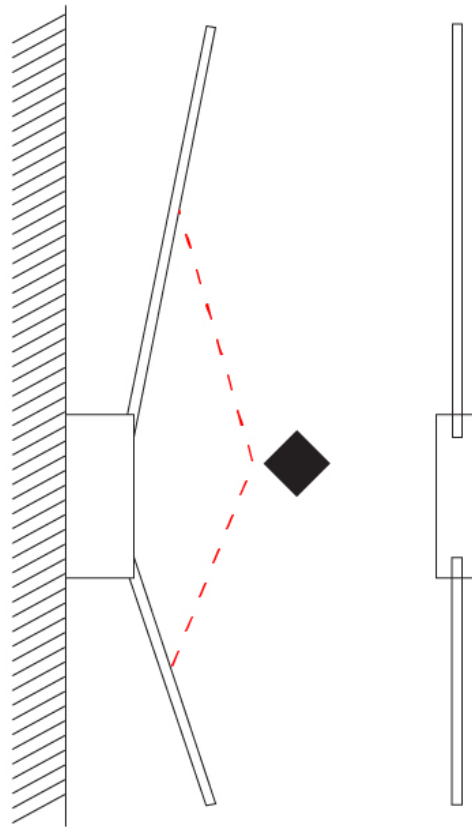

SPILLO 2 ROD SURFACE

D42047-

PROJECT _____

TYPE _____

SPECIFIER _____

QUANTITY _____

DATE _____

D